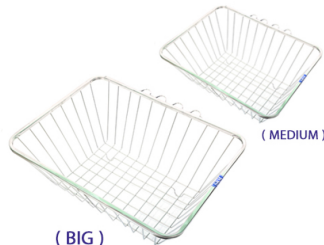

(MEDIUM)

(BIG)

SRM Pipe Koodai Square