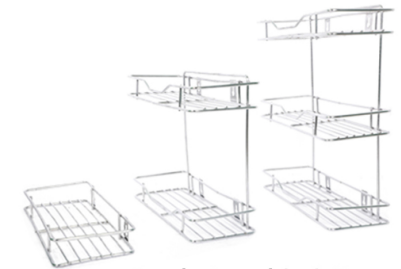

**Kitchen Rack**

( 4 Step )

( 3 Step )

( 2 Step )

**Appa Kuda ( 3 ) Size**

**Plate Stand ( 3 ) Size**

( Plate 12 )

( Plate 9 )

( Plate 6 )

**Kitchen Rack Square Leg**

( 4 Step )

( 3 Step )

( 2 Step )

**Corner Stand ( 3 ) Size**

**Bottle Stand ( 3 ) Size**

**( PA ) Model Kitchen Rack**

( 2 Step )

( 3 Step )

( 4 Step )

**Andhra Stand**

**MP Stand**

**SRM Poori Pressing**

**SRM Koodai**

(BIG)