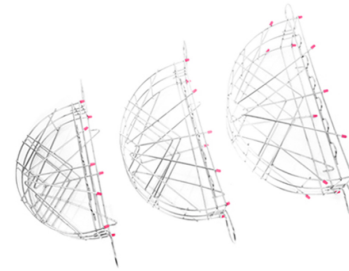

**Kitchen Rack**

( 4 Step )

( 3 Step )

( 2 Step )

**Appa Kuda ( 3 ) Size**

**Plate Stand ( 3 ) Size**

( Plate 12 )

( Plate 9 )

( Plate 6 )

**Kitchen Rack Square Leg**

( 4 Step )

( 3 Step )

( 2 Step )

**Corner Stand ( 3 ) Size**

**Bottle Stand ( 3 ) Size**

**( PA ) Model Kitchen Rack**